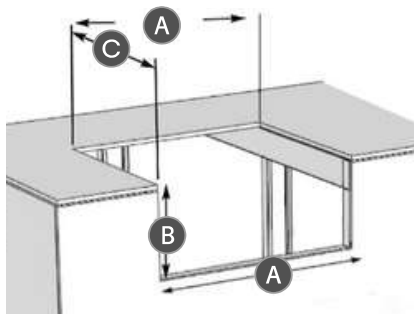

Width	Height	Depth
INSULATING LINERS	Description	Width	Height	Depth
NOVO42IL	NOVO/HONE 42" Grill Liner	43"	11-1/2"	24-1/2"
NOVO36IL	NOVO/HONE 36" Grill Liner	37"	11-1/2"	24-1/2"
NOVO30IL	NOVO/HONE 30" Grill Liner	31"	11-1/2"	24-1/2"
ALTA40IL	ALTA 40" Grill Liner	40-3/8"	9-3/4"	22"
ALTA32IL	ALTA 32" Grill Liner	33"	9-3/4"	22"
NOVOPBIL	NOVO/HONE Pwr Brnr Liner	24-3/8"	11-3/8"	24-3/8"
NOVODBSBIL	NOVO/HONE Side Burner Liner	15-5/8"	11-1/2"	24-1/4"
ALTAPBIL	ALTA Power Burner Liner	16-1/4"	9-5/8"	20-1/4"
ALTADBSBIL	ALTA Side Burner Liner	13-1/4"	9-5/8"	22"