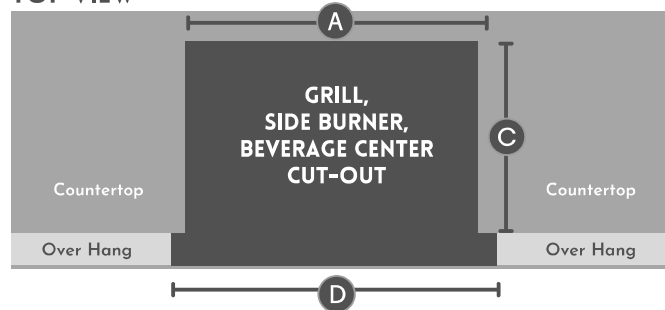

TOP VIEW

D = Notch out width of countertop overhang should be cut back to the cabinet base to allow appliance to sit flush with base.